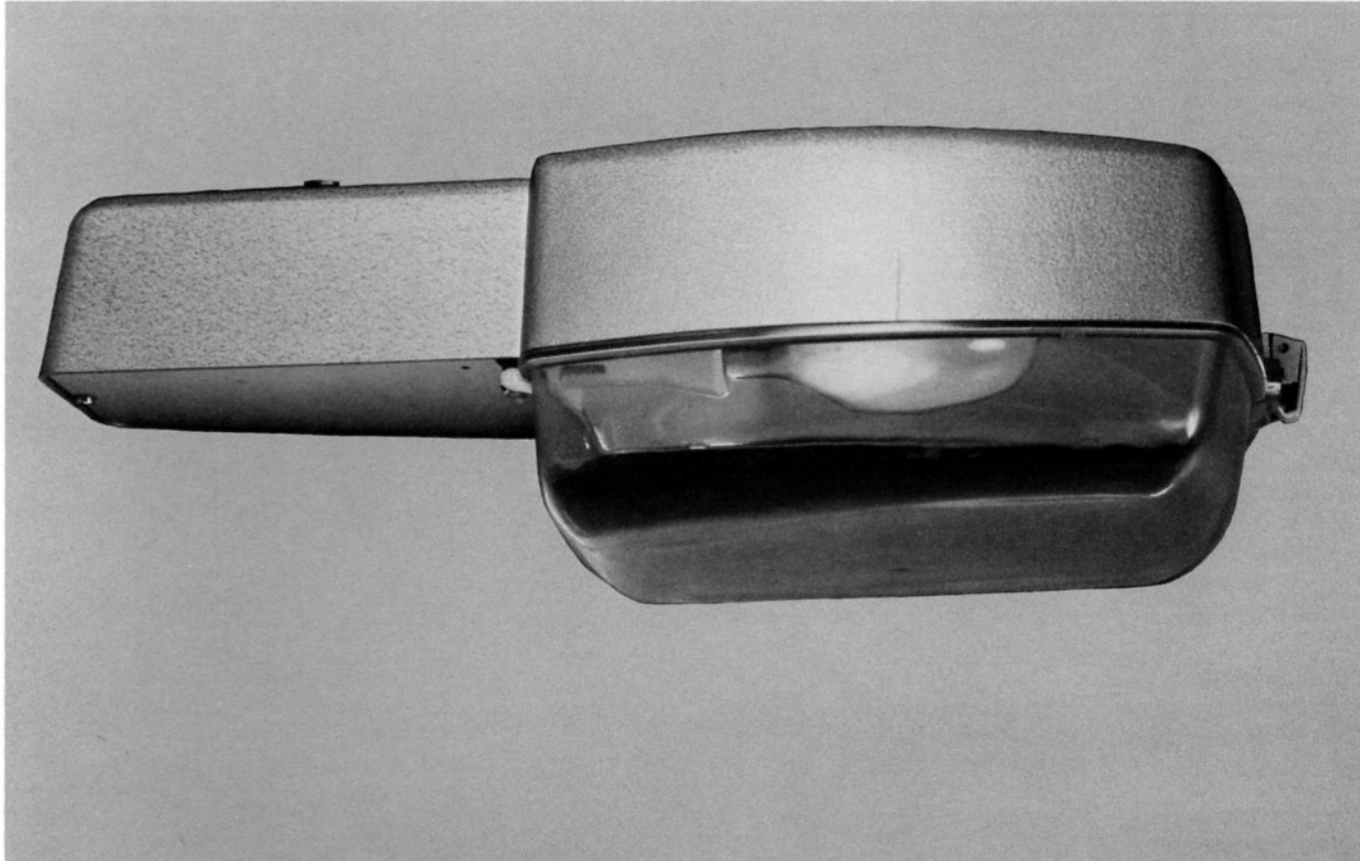

APPLICATIONS

Motorways
Major roads

FEATURES

- The Alpha 8 is a lantern of compact dimensions, specially designed to obtain high light output from 150W or 250W high pressure sodium elliptical or clear tubular lamps.
- The Alpha 8 can also be used with a 250W mercury lamp for 8m mounting.
- The Alpha 8 is available in multiple control gear variations, with or without NEMA socket for photocell control, and provides a semi cut off or cut off light distribution.
- The luminaire comprises a sealed lamp compartment and attached gear housing/end support in pressure die cast aluminium. Optical control is by anodised aluminium reflectors. Cover bowls are injection moulded, UV stabilised acrylic with integral hook-on hinge, and closure is secured by a single plastic toggle catch.
- The Lantern is safety marked to BS4533 and kite marked in accordance with BS4533 Section 102.3.

THORN EMI Lighting

DIMENSIONS AND DATA

Luminaire	SCO	CO
Maximum width: mm	353	353
Maximum weight: kg	11.08	10.88
Windage area: m ²	0.120	0.110
Recommended mounting height: m	10-12	10-12
Mounting: Side entry for 42mm ϕ (1 $\frac{1}{4}$ " BSP) x 100mm		
Distribution	Semi cut-off	
Design attitude	Spigot axis horizontal	
Lamp	One 250W SON	
DLORL: downward ratio	0.81	