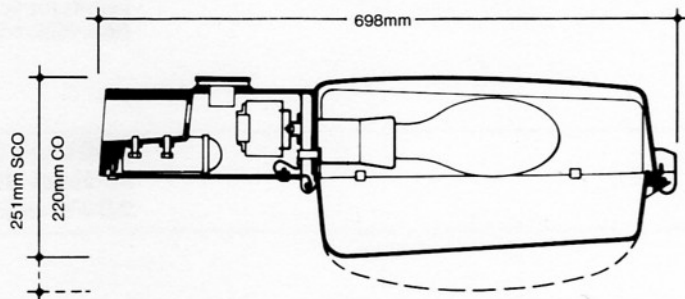

APPLICATIONS

Motorways
Major roads

FEATURES

- The Alpha 8 is a lantern of compact dimensions, specially designed to obtain high light output from 150W or 250W high pressure sodium elliptical or clear tubular lamps.
- The Alpha 8 can also be used with a 250W mercury lamp for 8m mounting.
- The Alpha 8 is available in multiple control gear variations, with or without NEMA socket for photocell control, and provides a semi cut off or cut off light distribution.
- The luminaire comprises a sealed lamp compartment and attached gear housing/end support in pressure die cast aluminium. Optical control is by anodised aluminium reflectors. Cover bowls are injection moulded, UV stabilised acrylic with integral hook-on hinge, and closure is secured by a single plastic toggle catch.
- The Lantern is safety marked to BS4533 and kite marked in accordance with BS4533 Section 102.3.

THORN EMI Lighting

DIMENSIONS AND DATA

Luminaire	SCO	CO
Maximum width: mm	353	353
Maximum weight: kg	11.08	10.88
Windage area: m ²	0.120	0.110
Recommended mounting height: m	10-12	10-12
Mounting: Side entry for 42mm ϕ (1 $\frac{1}{4}$ " BSP) x 100mm		
Distribution	Semi cut-off	
Design attitude	Spigot axis horizontal	
Lamp	One 250W SON	
DLORL: downward ratio	0.81	