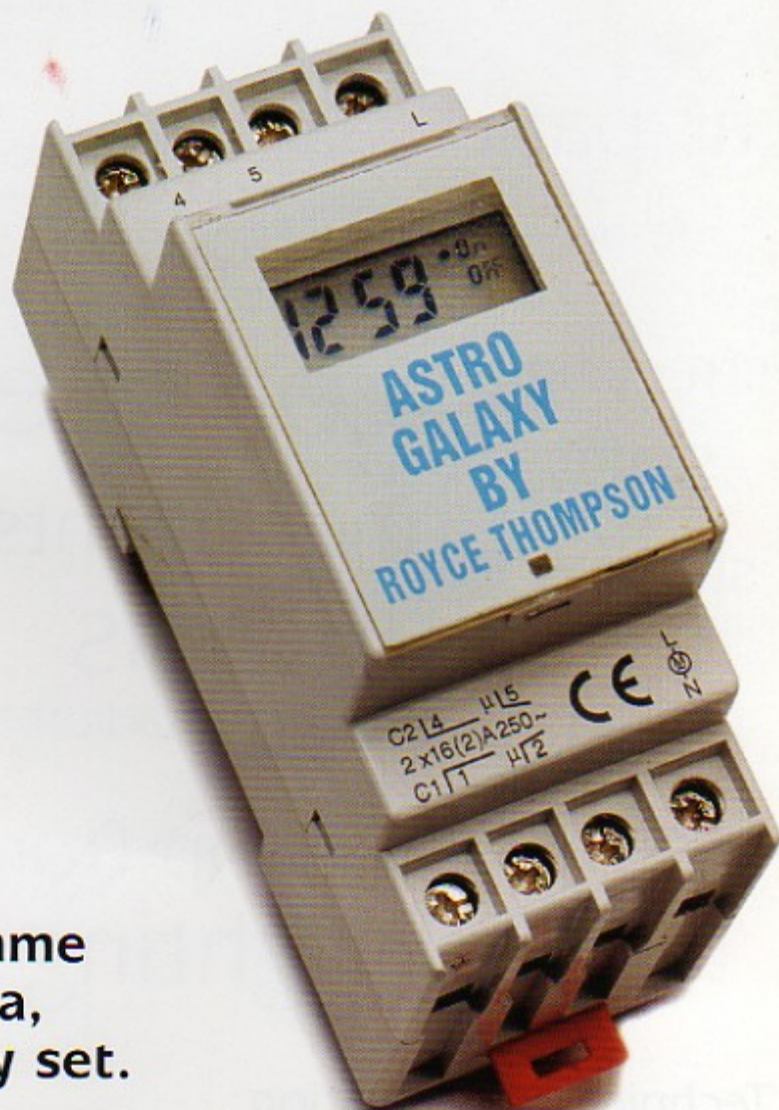

ELECTRONICS

ASTRO GALAXY

Fully Electronic
Astronomic Time Switch

The astronomic time switch ASTRO GALAXY is designed for lighting control, switching ON at sunset and switching OFF at sunrise. It also features independent contacts to facilitate part night switching. The program is self adjusting and requires no manual adjustment and is maintenance free.