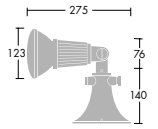

# Miniflood 1:1

 120W	PAR 38	E27	IP54	EN 60598		
--	--------	-----	------	----------	---	---

A compact low cost outdoor floodlight for feature lighting.

- Ideal for signs, trees, statues and other decorative effects requiring an inconspicuous unit
- Compact and unobtrusive
- Base or spike mounting options
- Sealed to IP54

## Specification

To specify state:  
 Adjustable exterior floodlight for PAR 38 lamp, in black glass-filled polyester. IP54.  
 As Thorn Miniflood.

Ground spike

Double body with ground spike