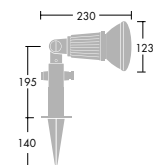

# Miniflood 1:1

 120W	PAR 38	E27	IP54	EN 60598		
--	--------	-----	------	----------	---	---

A compact low cost outdoor floodlight for feature lighting.

- Ideal for signs, trees, statues and other decorative effects requiring an inconspicuous unit
- Compact and unobtrusive
- Base or spike mounting options
- Sealed to IP54

## Materials/Finish

Body: Injection moulded black glass-filled polyester.  
 Base and adaptor: Injection moulded black glass-filled nylon.  
 Garden spike: Injection moulded black glass-filled nylon.

## Specification

To specify state:  
 Adjustable exterior floodlight for PAR 38 lamp, in black glass-filled polyester. IP54.  
 As Thorn Miniflood.

Ground spike

Double body with ground spike

## Ordering Guide

Supplied complete with lamp(s).

Lamp type & rating	Description	Weight (kg)	Cat. No.
PAR38 Flood 120W	Body, base plate and lamp	0.70	ORB1120
PAR38 Flood 120W	Body, garden spike and lamp	0.73	ORG1120
PAR38 Flood 120W	Double body, garden spike and lamps		ORG2120