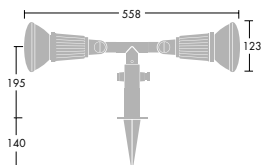

# Miniflood 1:1

 120W	PAR 38	E27	IP54	EN 60598		
--	--------	-----	------	----------	---	---

A compact low cost outdoor floodlight for feature lighting.

- Ideal for signs, trees, statues and other decorative effects requiring an inconspicuous unit
- Compact and unobtrusive
- Base or spike mounting options
- Sealed to IP54

## Specification

To specify state:  
 Adjustable exterior floodlight for PAR 38 lamp, in black glass-filled polyester. IP54.  
 As Thorn Miniflood.

Ground spike

Double body with ground spike

## Ordering Guide

Supplied complete with lamp(s).

Lamp type & rating	Description	Weight (kg)	Cat. No.
PAR38 Flood 120W	Body, base plate and lamp	0.70	ORB1120
PAR38 Flood 120W	Body, garden spike and lamp	0.73	ORG1120
PAR38 Flood 120W	Double body, garden spike and lamps		ORG2120