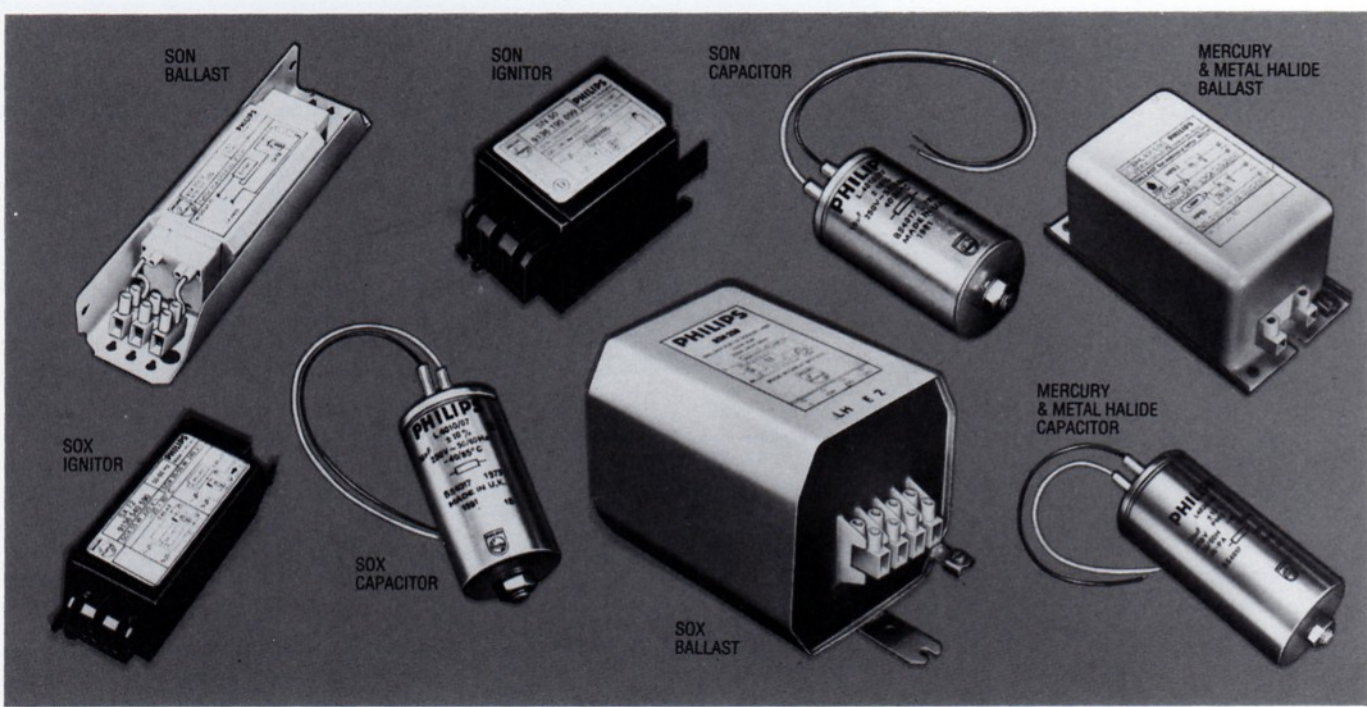

DISCHARGE LAMPS & CONTROL GEAR

LAMPS WATTAGE	IGNITORS TYPE	CAPACITORS TYPE	BALLASTS TYPE
MERCURY			
50W HPL-N	NOT REQ'D	L4008	BHL 50
80W HPL-N	NOT REQ'D	L4008	BHL 80
125W HPL-N	NOT REQ'D	L4008	BHL 125
125W HPL-R	NOT REQ'D	L4008	BHL 125
250W HPL-N	NOT REQ'D	L4016	BHL 250
250W HPL-R	NOT REQ'D	L4016	BHL 250
400W HPL-N	NOT REQ'D	L4020	BHL 400
400W HPL-R	NOT REQ'D	L4020	BHL 400
700W HPL-N	NOT REQ'D	2 x L4016	BHL 700
700W HPL-R	NOT REQ'D	2 x L4016	BHL 700
1000W HPL-N	NOT REQ'D	2 x L4025	BHL 1000
1000W HPL-R	NOT REQ'D	2 x L4025	BHL 1000
1000W(380/415V)HPL-N	NOT REQ'D	N/A	N/A
2000W(380/415V)HPL-N	NOT REQ'D	3 x L4025	BHL 2000
SOX			
18W SOX	NOT REQ'D	L4005	BSX 18
35W SOX	SX 72	L4008	BSX 355
55W SOX	SX 72	L4008	BSX 355
90W SOX	SX 75 (or SX76)	L4010	BSX 90
135W SOX	SX 74	L5007	BSX 135
135W SOX	NOT REQ'D	L5020	L4135
180W SOX	NOT REQ'D	L5020	L4135

LAMPS WATTAGE	IGNITORS TYPE	CAPACITORS TYPE	BALLASTS TYPE
SON			
50W SON	INTERNAL	L4008	BSN 50
70W SON	INTERNAL	L4010	BSN 70
100W SON	SN 55	L4010	BSN 100
100W SONT/T	SN 55	L4010	BSN 100
150W SON	SN 50	L4016	BSN 150
150W SONT/T	SN 50	L4016	BSN 150
250W SON	SN 50	2 x L4016	BSN 250
250W SONT/T	SN 50	2 x L4016	BSN 250
250W SON/R	SN 50	2 x L4016	BSN 250
400W SON	SN 50	2 x L4020	BSN 400
400W SONT/T	SN 50	2 x L4020	BSN 400
1000W SON	SN 53	4 x L4025	BSN 1000
1000W SONT/T	SN 53	4 x L4025	BSN 1000
210W SON/H	NOT REQ'D	L4016	BHL 250
350W SON/H	NOT REQ'D	L4020	BHL 400
METAL HALIDE			
250W HPI/T	SI 51	L4020	BHL 250
400W HPI/T	SI 51	2 x L4016	BHL 400
400W HPI/BUS	NOT REQ'D	2 x L4016	BHL 400
2000W HPI/T	SI 52	4 x L4025	2 x BHL 1000
2000W (380/415V)HPI/T	SI 54	4 x L4020	BHL 2000