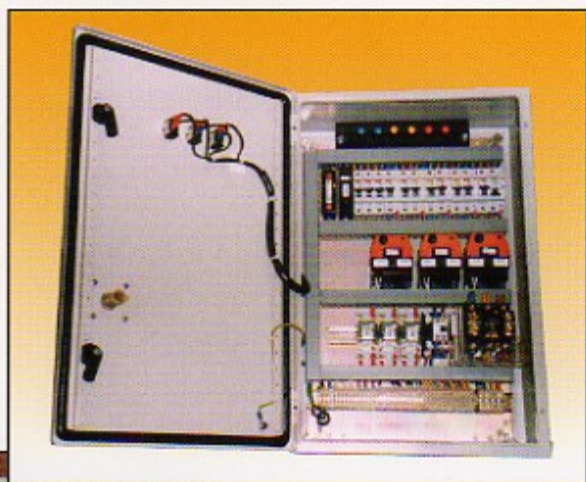

## CONTROL PANEL SPECIALS & LIGHTING CONTROL

Royce Thompson manufacture a range of standard control panels that incorporate time switches, contactors, override switches, relays etc., items often required when using photoelectric control units for interior/exterior and tunnel lighting.