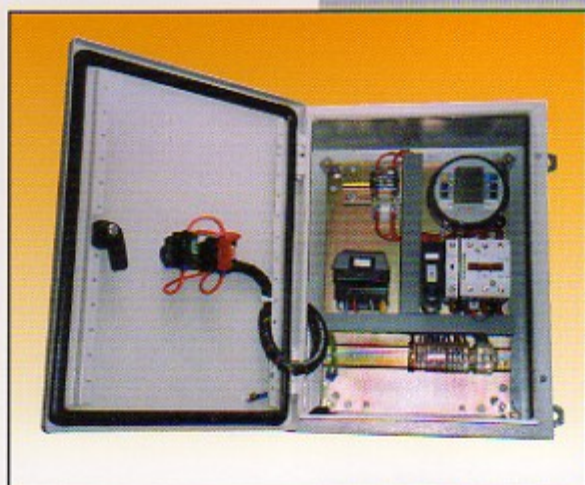

## CONTROL PANEL SPECIALS & LIGHTING CONTROL

Royce Thompson manufacture a range of standard control panels that incorporate time switches, contactors, override switches, relays etc., items often required when using photoelectric control units for interior/exterior and tunnel lighting.