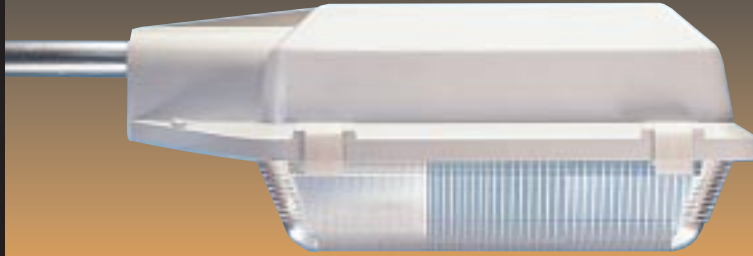

2600 IP65

*For use in
side road
lighting and
residential
schemes*

GEAR

Integral or remote

OPTICS

Prismatic Refractor

LAMPS

50-150W SON-T, 18-35W SOX(E),
1/2x24W CFL-L, 42W CFL-T

MATERIALS/FINISH

Canopy: moulded GRP, light-grey finish
Bowl: injection-moulded, UV-stabilised
polycarbonate
Reflectors: high-purity, anodised aluminium

MOUNTING

Side entry or post top (with optional
adaptor)

- For mounting up to 6m.
- Lamp & gear compartments IP65.
- Available with or without NEMA socket, 1 part cell facility.
- Robust polycarbonate and GRP construction.
- Choice of lamp position to give best optical performance. Standard and wide, set in standard position. (50/70/100W)
- Removable gear tray version as standard.
- Excellent corrosion and vandal resistance.
- Simple lamp replacement and low maintenance.
- Remote version available.
- Zone 2 version for 50/70/100W SON-T.

- Class 1 (must be earthed)
- Ambient temperature -20°C to +25°C
- Mounting: Side entry for spigot 42/56mm dia (with 2 stud fixing) Post-top adapter 60/76mm x 70mm long, 34mm with Flex-o-Fix ref 189100.450
- Standard Ballast 230/240V thermally protected (SON only)