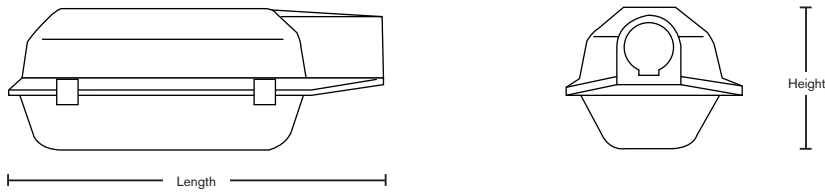

- For mounting up to 6m.
- Lamp & gear compartments IP65.
- Available with or without NEMA socket, 1 part cell facility.
- Robust polycarbonate and GRP construction.
- Choice of lamp position to give best optical performance. Standard and wide, set in standard position. (50/70/100W)
- Removable gear tray version as standard.
- Excellent corrosion and vandal resistance.
- Simple lamp replacement and low maintenance.
- Remote version available.
- Zone 2 version for 50/70/100W SON-T.

Technical Information - 2600 IP65

TECHNICAL

| Type | Length (mm) | Width (mm) | Height (mm) | Windage | Weight (kg) |
|------|-------------|------------|-------------|---------|-------------|
| 2600 | 535 | 230 | 210 | 0.07 | 4.6-5.5 |