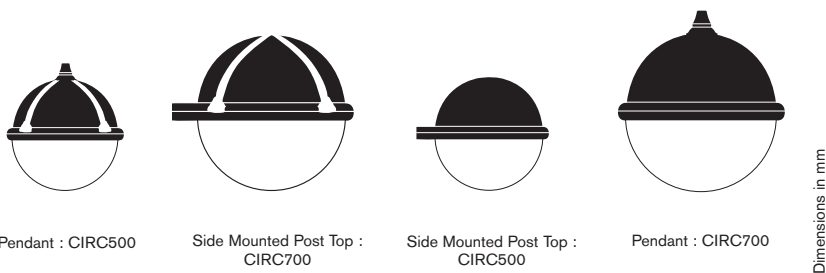

Technical Information - Heritage - Circa IP65

TECHNICAL

Type	Width (mm)	Height (mm)	Windage	Weight (kg)
CIRC500	508	508	0.19	10
CIRC700	720	720	0.38	24

- Class 1 (must be earthed)
- Ambient temperature -20°C to +25°C
- Mounting: Pendant or side entry
- Standard ballast 230/240V thermally protected

ORDER CODES

Description

CIRCA500 50W Pendant	CIRC550P
CIRCA500 70W Pendant	CIRC570P
CIRCA500 100W Pendant	CIRC5100P
CIRCA500 150W Pendant	CIRC5150P
CIRCA700 100W Pendant	CIRC7100P
CIRCA700 150W Pendant	CIRC7150P
CIRCA700 250W Pendant	CIRC7250P
CIRCA700 400W Pendant	CIRC7400P
CIRCA500 50W Post Top	CIRC550PT
CIRCA500 70W Post Top	CIRC570PT
CIRCA500 100W Post Top	CIRC5100PT
CIRCA500 150W Post Top	CIRC5150PT
CIRCA700 100W Post Top	CIRC7100PT
CIRCA700 150W Post Top	CIRC7150PT
CIRCA700 250W Post Top	CIRC7250PT
CIRCA700 400W Post Top	CIRC7400PT

Other models available on request.

If mini Photocell required add suffix 'MC'.

To specify state:

Heritage lantern, circular bowl, high performance optic, aluminium construction, as WRTL Circa.

WRTL Exterior Lighting Ltd
Waterside Park, Golds Hill Way
Tipton, West Midlands
DY4 0PU

Telephone: 0121 521 1234
Facsimile: 0121 521 1250
Email: sales@wrtil.co.uk
www.wrtil.co.uk