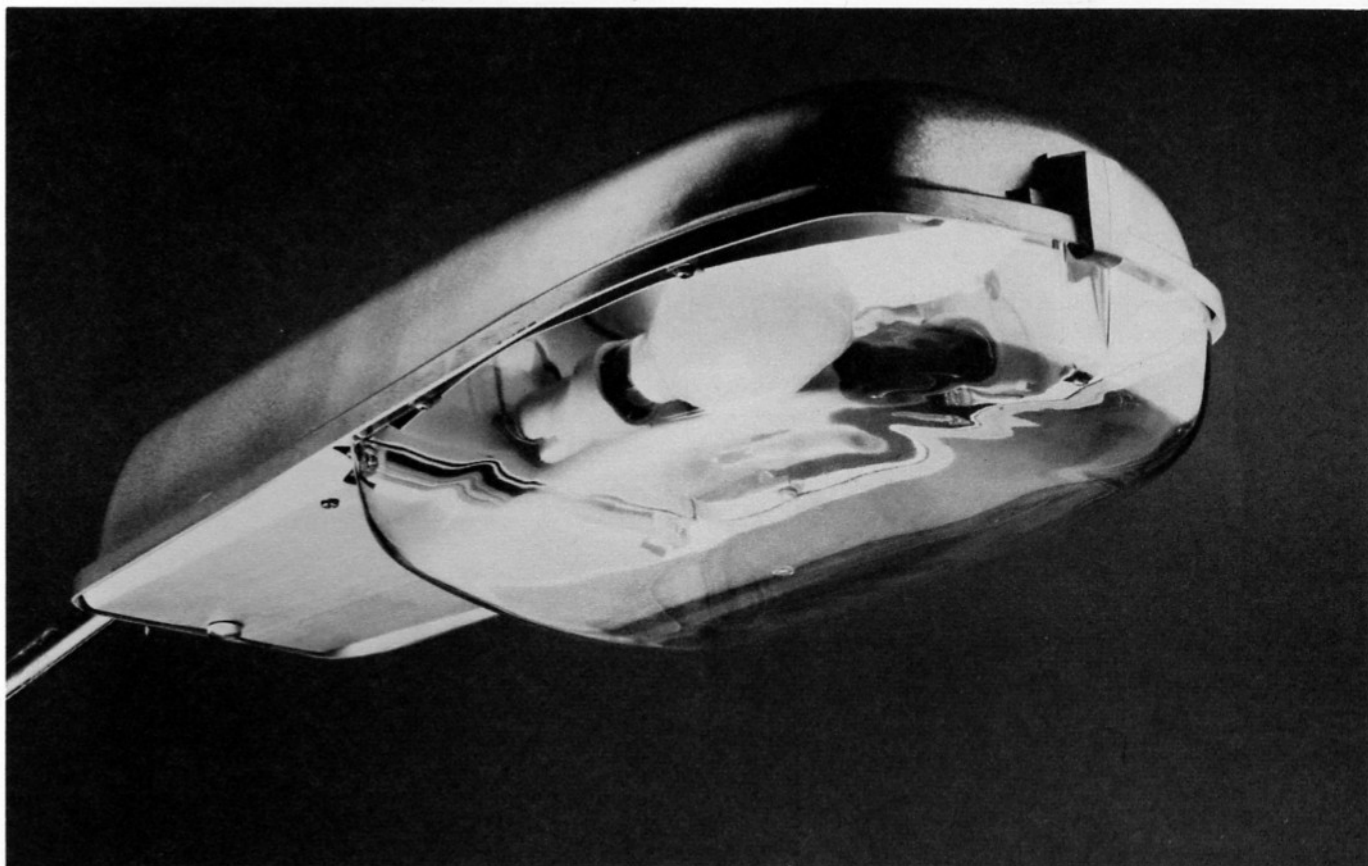

APPLICATIONS

Minor roads

FEATURES

- The Beta 79 for minor road lighting is a high quality luminaire of superior design for use with a 70W high pressure sodium or 80 or 125W mercury lamp.
- The same basic canopy can be supplied complete with control gear or less gear, and comprises a single piece aluminium pressure die casting with the lamp compartment divided and sealed off from the end support/gear housing. Optical control is by a pair of side mounted anodised aluminium reflectors, and the bowl enclosure is in anti vandal polycarbonate with integral moulded

hook-on fixture. A single plastic toggle catch secures the enclosure. Alternatively the bowl and toggle are completely removable so that the luminaire may be used as an open type unit if required.

- The Beta 79 can also be supplied complete with a NEMA socket for photocell switch control.
- The lantern is safety marked to BS4533 Section 102.3.

THORN EMI Lighting

DIMENSIONS AND DATA

Luminaire	With gear	Less gear
Maximum width: mm	242	242
Maximum weight: kg	5.96	4.37
Windage area: m ²	0.075	0.075
Recommended mounting height: m	5	5
Mounting: Side entry for 34mm ϕ (1" BSP) x 105mm or 48mm ϕ (1½" BSP) x 105mm		
Distribution	Group B	
Design attitude	Bracket entry axis elevated 5°	
Lamp	One 70W SON	
DLORL: downward ratio	0.77	