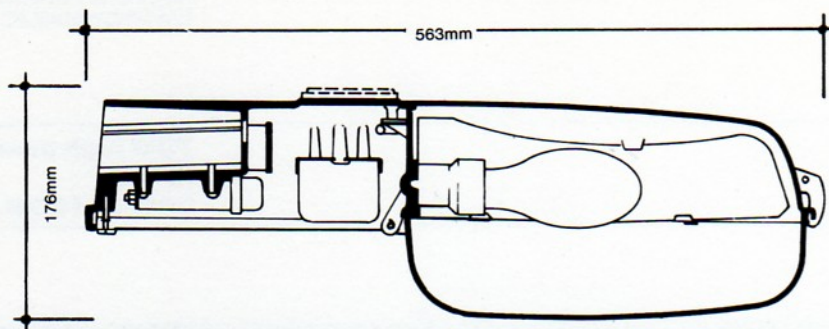

APPLICATIONS

Minor roads

FEATURES

- The Beta 79 for minor road lighting is a high quality luminaire of superior design for use with a 70W high pressure sodium or 80 or 125W mercury lamp.
- The same basic canopy can be supplied complete with control gear or less gear, and comprises a single piece aluminium pressure die casting with the lamp compartment divided and sealed off from the end support/gear housing. Optical control is by a pair of side mounted anodised aluminium reflectors, and the bowl enclosure is in anti vandal polycarbonate with integral moulded

hook-on fixture. A single plastic toggle catch secures the enclosure. Alternatively the bowl and toggle are completely removable so that the luminaire may be used as an open type unit if required.

- The Beta 79 can also be supplied complete with a NEMA socket for photocell switch control.
- The lantern is safety marked to BS4533 Section 102.3.

THORN EMI Lighting

DIMENSIONS AND DATA

Luminaire	With gear	Less gear
Maximum width: mm	242	242
Maximum weight: kg	5.96	4.37
Windage area: m ²	0.075	0.075
Recommended mounting height: m	5	5
Mounting: Side entry for 34mm ϕ (1" BSP) x 105mm or 48mm ϕ (1½" BSP) x 105mm		
Distribution	Group B	
Design attitude	Bracket entry axis elevated 5°	
Lamp	One 70W SON	
DLORL: downward ratio	0.77	